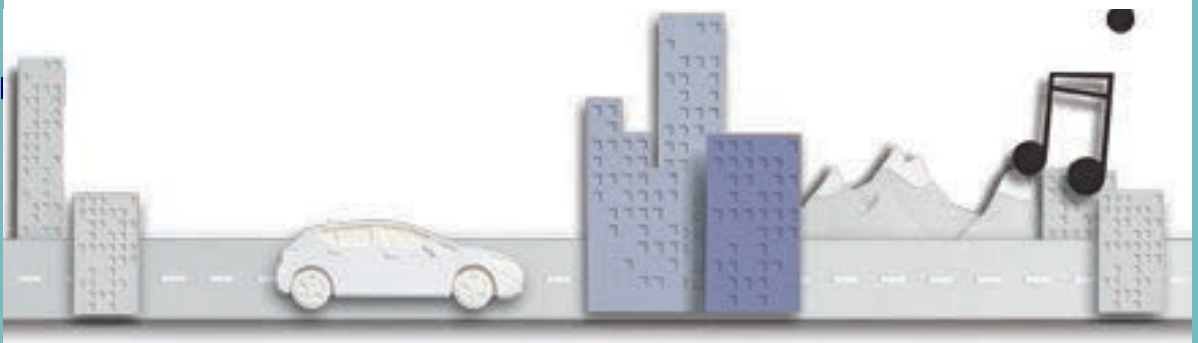

LETTMETALLFELGER NYE CORSA

(bensinmotor)

16" lettmet. felg, 4-double-spoke design,
Silver
9832277280

17" lettmet. felg, 4-double-spoke design,
High Gloss Black
98322814XY

17" lettmet. felg, 4-double-spoke design,
High Gloss Black Art.
98322814TW